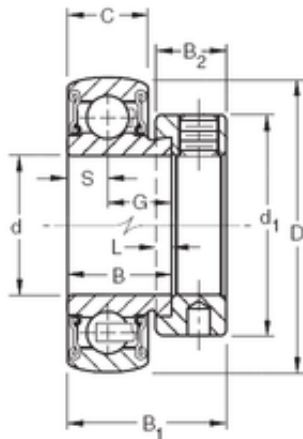

BEARINGS OF AMERICA CORP.

39,6875 mm x 80 mm x 30,18 mm Timken RA109RRB Ball Insert Bearings

Bearing No. RA109RRB

Size	39.6875x80x30.18 mm
Bore Diameter	39,6875 mm
Outer Diameter	80 mm
Width	30,18 mm
d	39,6875 mm
D	80 mm
B	30,18 mm
C	22 mm
d1	60,3 mm
B1	43,7 mm
B2	18,3 mm
G	19,18 mm
L	4,8 mm
S	11 mm
Weight	0,649 Kg
Basic dynamic load rating (C)	36 kN

RA109RRB Bearing 2D drawings and 3D CAD models