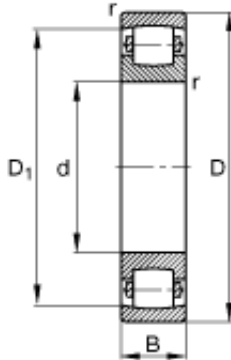

### 75 mm x 160 mm x 37 mm FAG 20315-MB Spherical Roller Bearings

Bearing No. 20315-MB

Size	75x160x37 mm
Bore Diameter	75 mm
Outer Diameter	160 mm
Width	37 mm
d	75 mm
D	160 mm
B	37 mm
$D_1$	138,1 mm
$D_{a \max}$	148 mm
$d_{a \min}$	87 mm
$r_{a \max}$	2,1 mm
$r_{\min}$	2,1 mm
m	3,76 kg / Weight
$C_r$	216000 N / Dynamic load rating (radial)
$C_{0r}$	255000 N / Static load rating (radial)
$n_G$	4100 1/min / Limiting speed
$C_{ur}$	22400 N / Fatigue limit load, radial

20315-MB Bearing 2D drawings and 3D CAD models